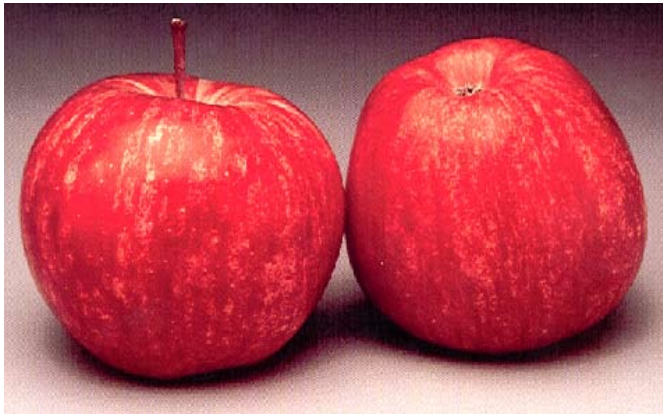

# apple

### Origin

Branch mutation of Royal Gala discovered in Hawkes Bay, New Zealand in 1985.

### The Fruit

Size Small to medium

Colour High red with distinct stripe

Texture & Flavour

Texture if firm an crisp, white and juicy flesh. Flavour is delicate, sweet, faintly tangy, subtly aromatic.

Harvest Mid February to March